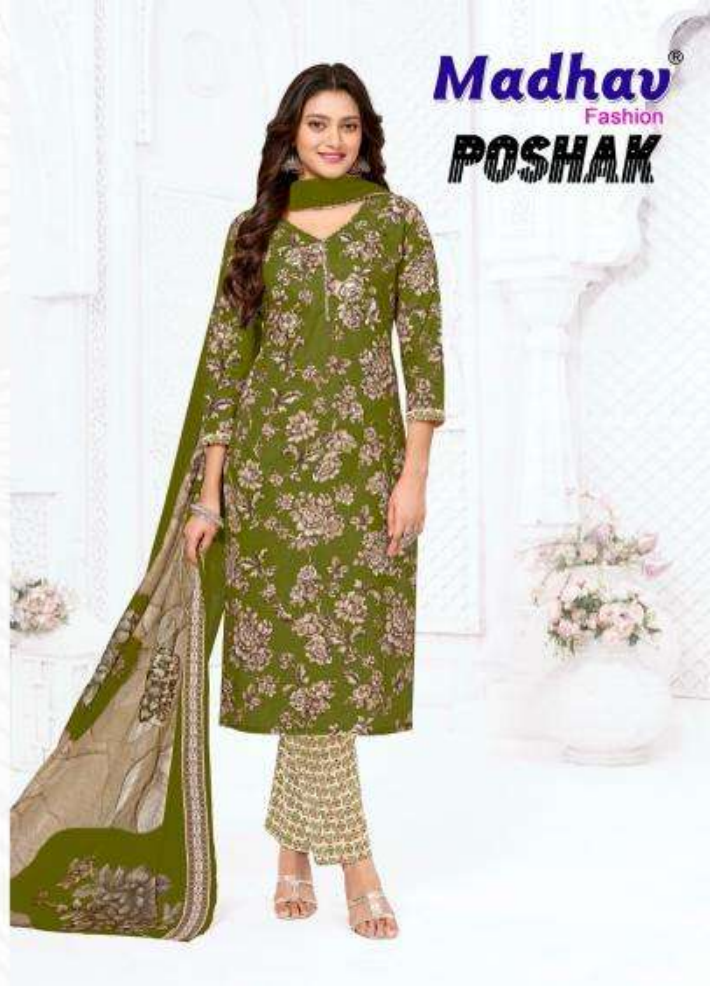

D.NO.9007

D.NO.9008

D.NO.9009

D.NO.9010

**Madhav**<sup>®</sup>  
Fashion

**POSHAK**  
vol-09

Grandeur OLAM  
9010

Madhav<sup>®</sup>  
Fashion  
POSHAK

Artisans  
ASSET

From modern floral bouquets to crisp, summery blooms, this season's crop of sensuous floral will leave you wanting for more.

❖ 9009 ❖

Madhav<sup>®</sup>  
Fashion  
POSHAK

LOOK  
Glamorous

**Madhav**<sup>®</sup>  
Fashion  
**POSHAK**

*Sparkling*  
**GLAMOROUS**  
Bring your sparkling best to match the elegance of your floor morning with this season...

◆ 9005 ◆

A woman with long dark hair is wearing a long-sleeved, knee-length dress with a red and gold floral pattern. She is also wearing a matching shawl with a gold border and floral motifs. She is standing in a white, ornate room.

**Madhav**<sup>®</sup>  
Fashion  
**POSHAK**

A full-length view of the woman wearing the red and gold patterned dress and shawl. She is standing in a white, ornate room with a white lantern and a vase of flowers in the background.