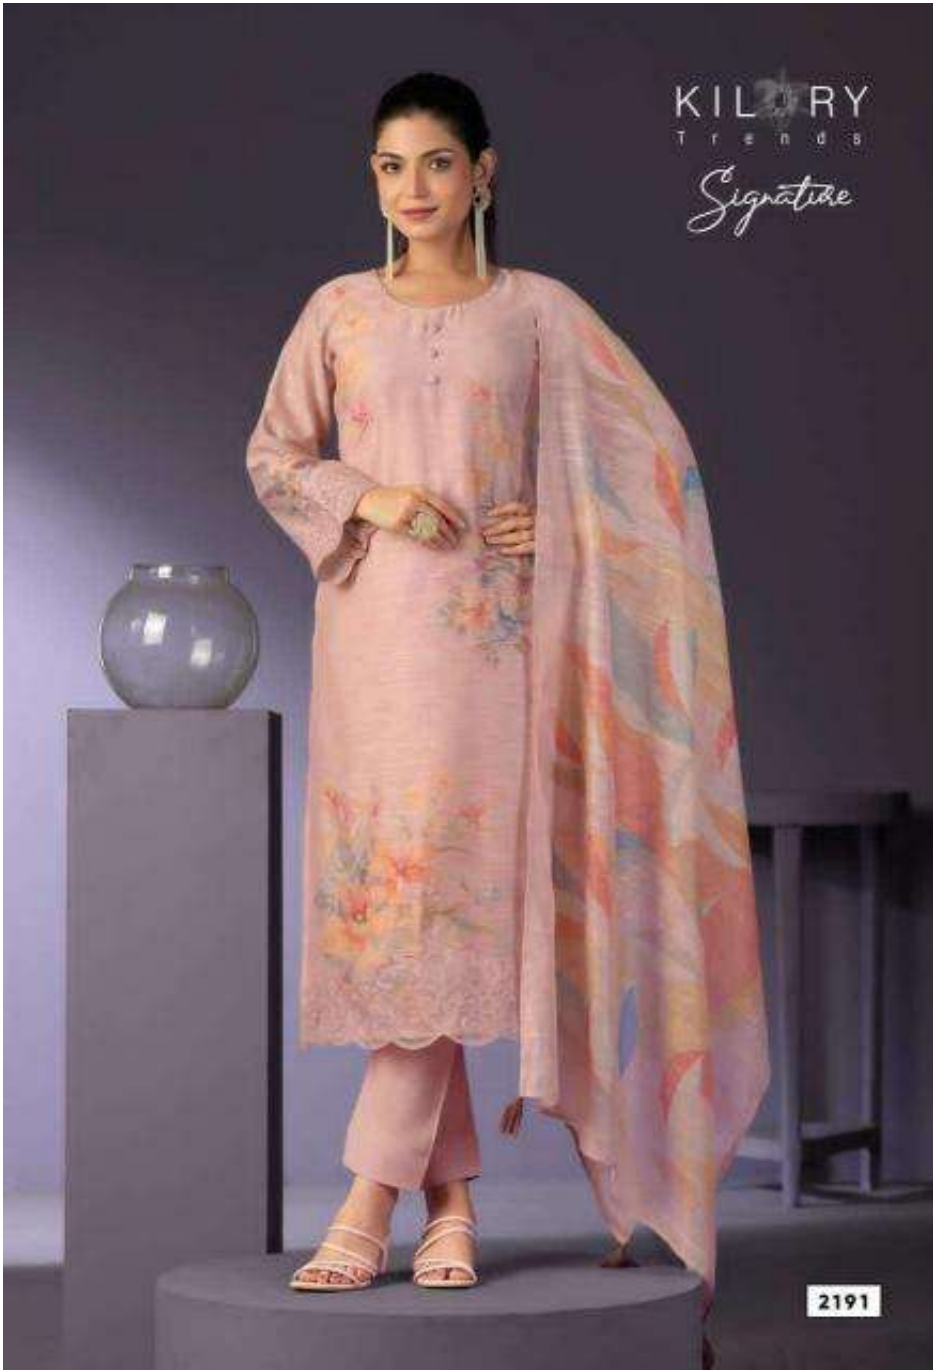

KILORY
TRENDS
Signature

2192

KILORY
TRENDS
Signature

2192

KILORY
TRENDS
Signature

2191

KILORY
TRENDS
Signature

2194

KILORY
TRENDS
Signature

2193

KILRY
T r e n d s

Signature

TOP

PURE BHAGALPURI COTTON DIGITAL PRINTING WITH
FANCY HANDWORK & EMBROIDERY WORK
DAMAN ON SLEEVE

DUPATTA

PURE BHAGALPURI DIGITAL PRINTING

BOTTOM

PURE JAAM DYED

DESIGN : 4

RATE :1199/-

TOTAL : 4796/- +GST

HSN: 520832

2801

2802