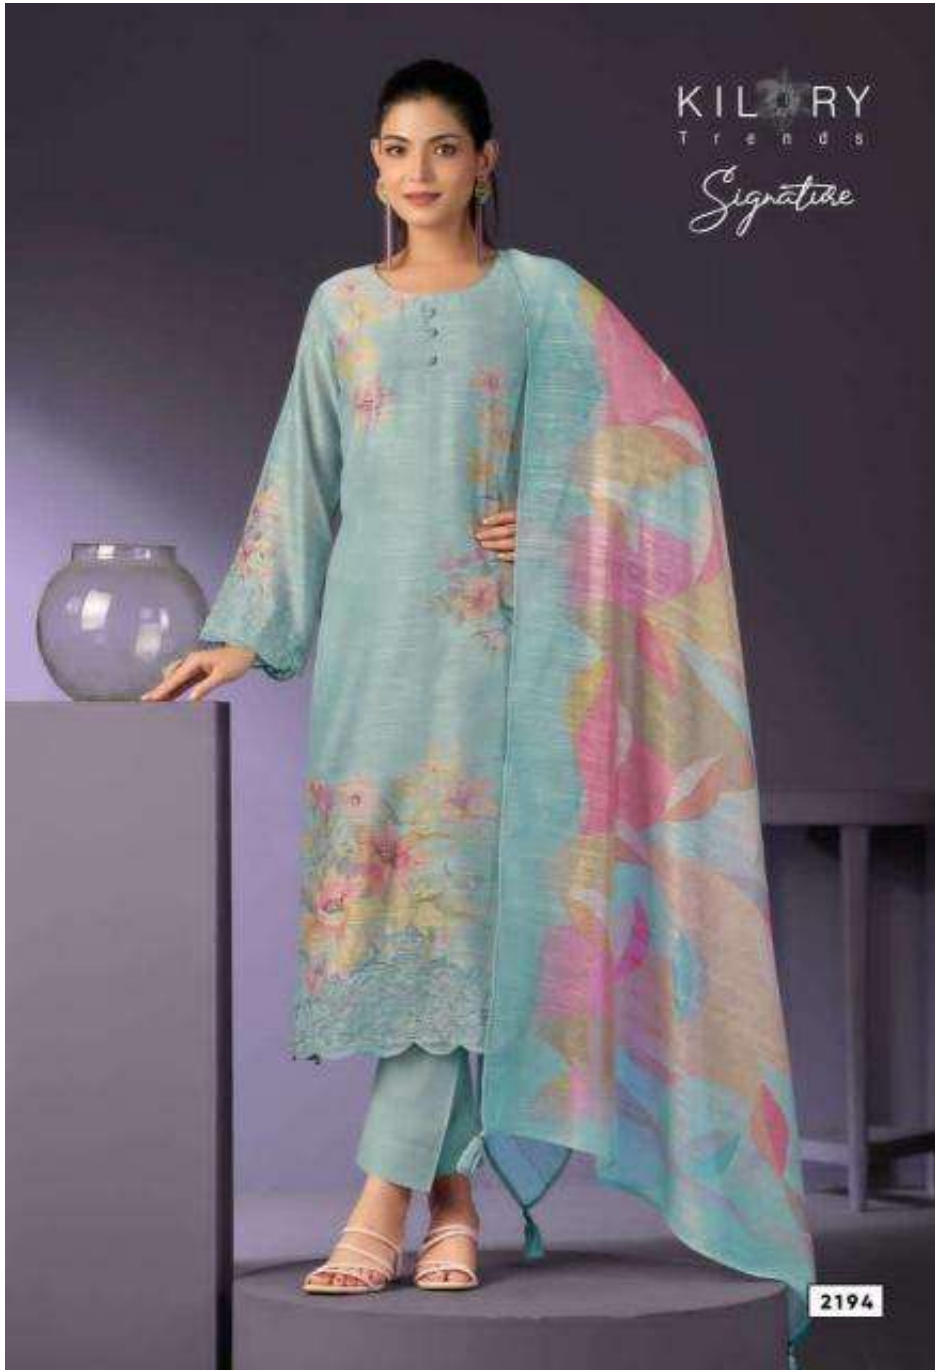

KILORY
TRENDS
Signature

2192

KILORY
TRENDS
Signature

2192

KILORY
TRENDS
Signature

2191

KILORY
TRENDS
Signature

2194

KILORY
TRENDS
Signature

2193

KILRY
T r e n d s

Signature

TOP

PURE BHAGALPURI COTTON DIGITAL PRINTING WITH
FANCY HANDWORK & EMBROIDERY WORK
DAMAN ON SLEEVE

DUPATTA

PURE BHAGALPURI DIGITAL PRINTING

BOTTOM

PURE JAAM DYED

DESIGN : 4

RATE :1199/-

TOTAL : 4796/- +GST

HSN: 520832

2801

2802