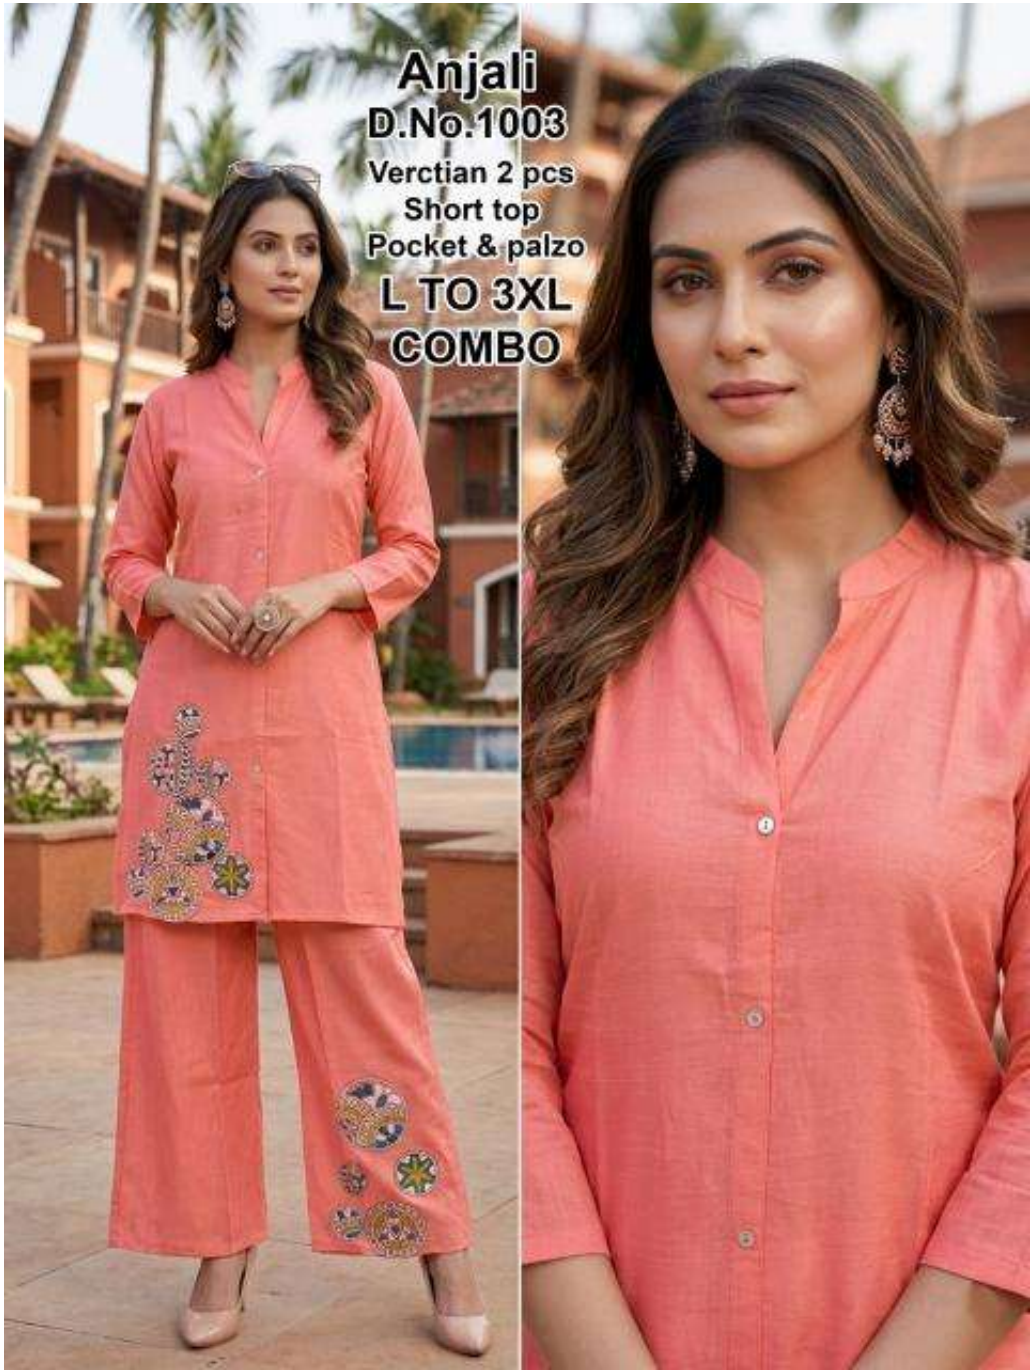

Anjali

D.No.1003

Verctian 2 pcs

Short top

Pocket & palzo

L TO 3XL

COMBO