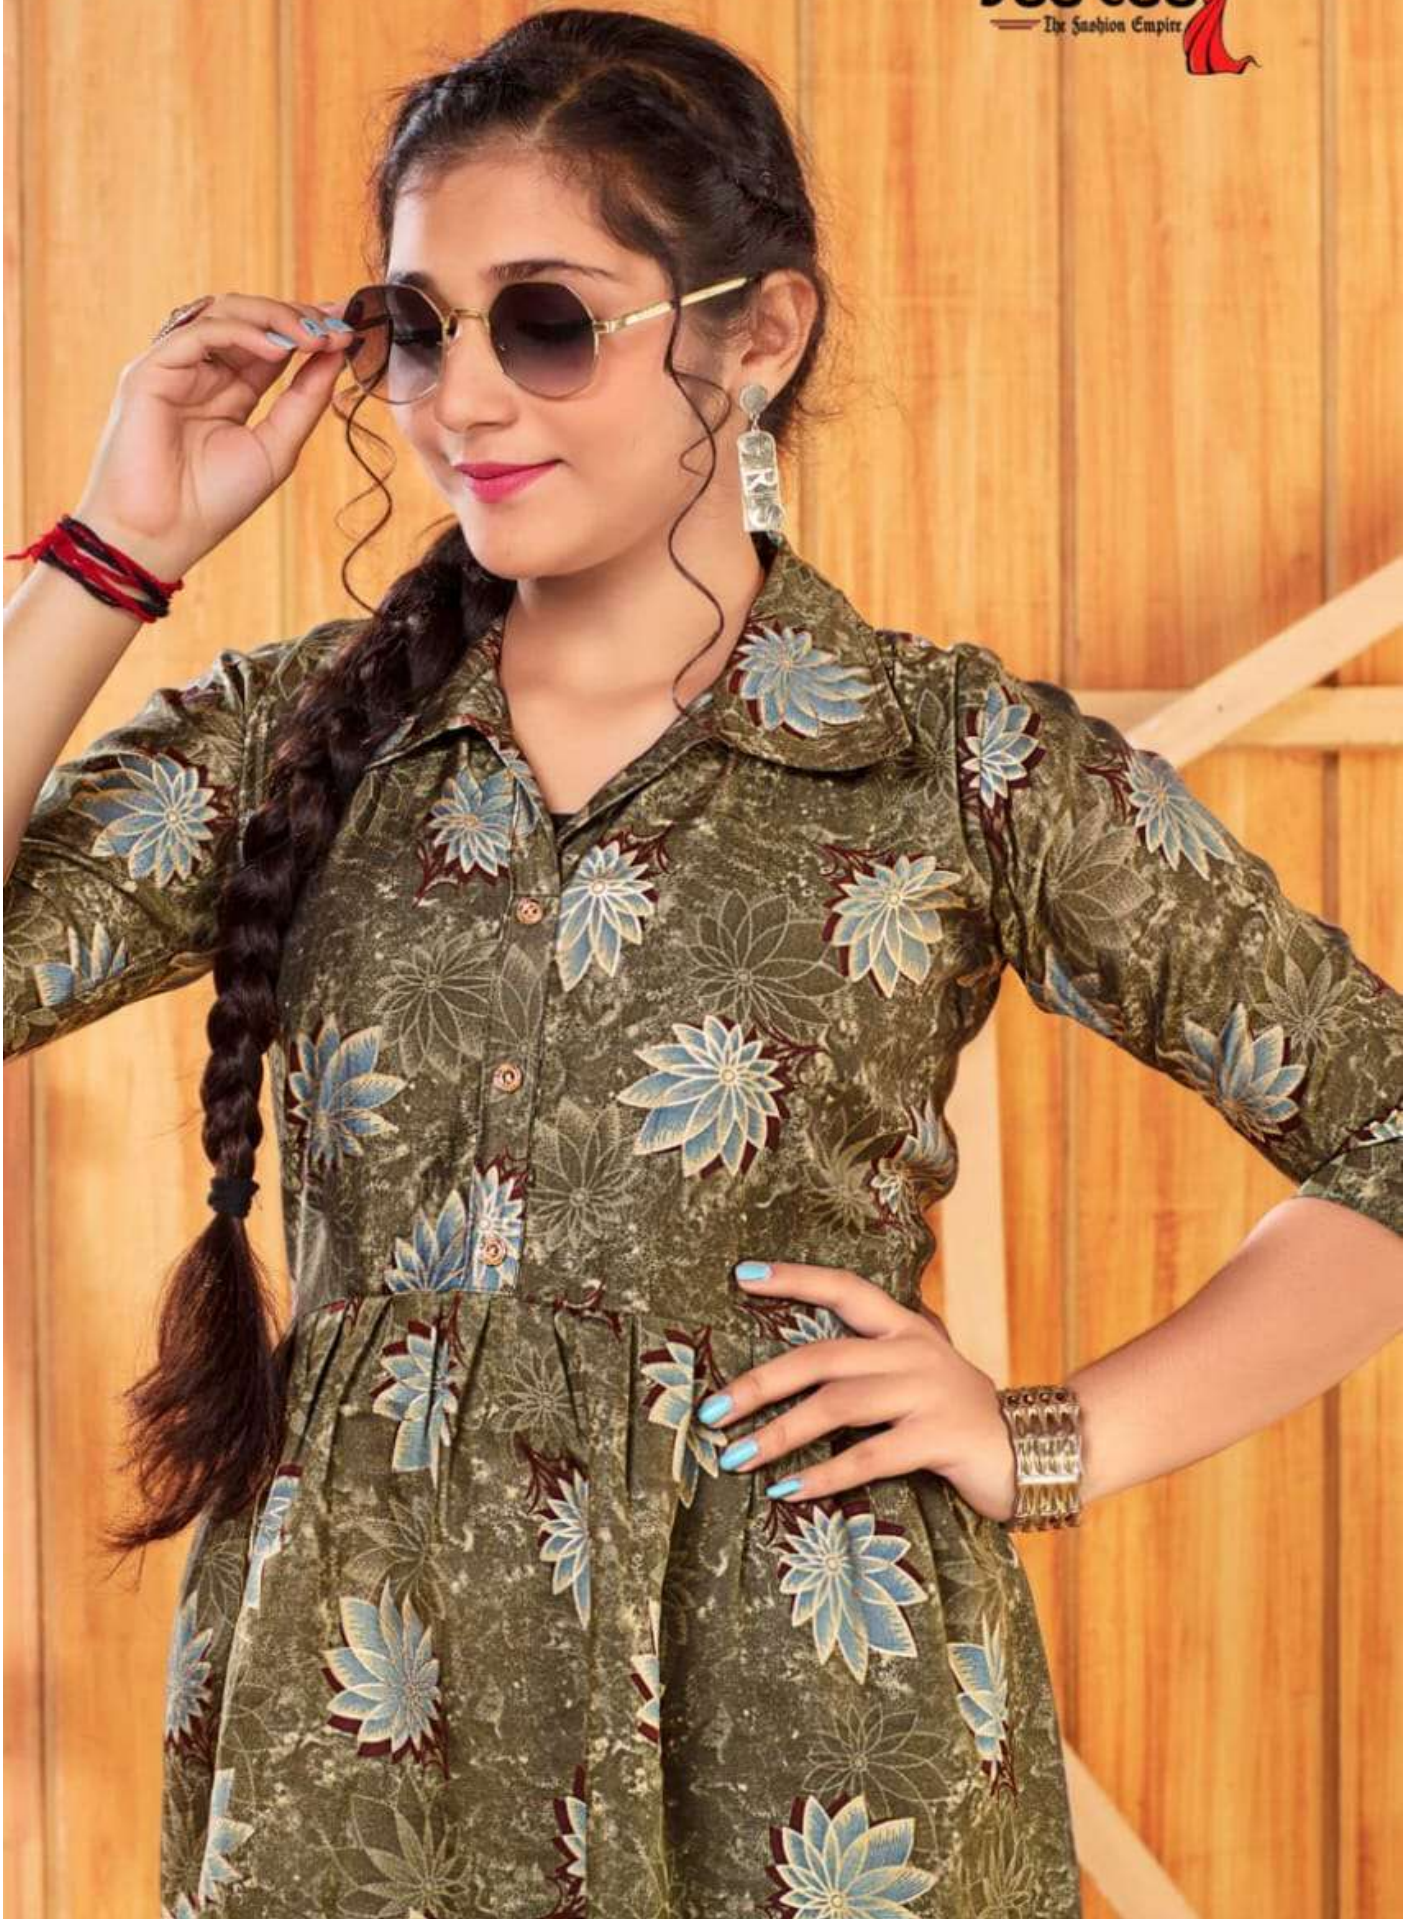

GOLDEN GIRL

WEAR AND SET  
TRENDS.

**DEE CEE**  
The Fashion Empire

**Golden girl**  
THE FASHION EMPIRE

FAB:- HEAVY MODAL SILK  
PATTERN:- FANCY PRINTED  
COAT SUIT TOP WITH  
SHIRT COLLAR AND BOTTOM.  
SIZE:- 36 - 38 - 40

GOLDEN GIRL

WEAR AND SET  
TRENDS.

**DEE CEE**  
— The Fashion Empire

**GOLDEN GIRL**

**DEE CEE**  
— The Fashion Empire

**GOLDEN GIRL**

**DEE CEE**  
The Fashion Empire

**Golden girl**  
THE FASHION EMPIRE  
**SIZE: 36.38.40**