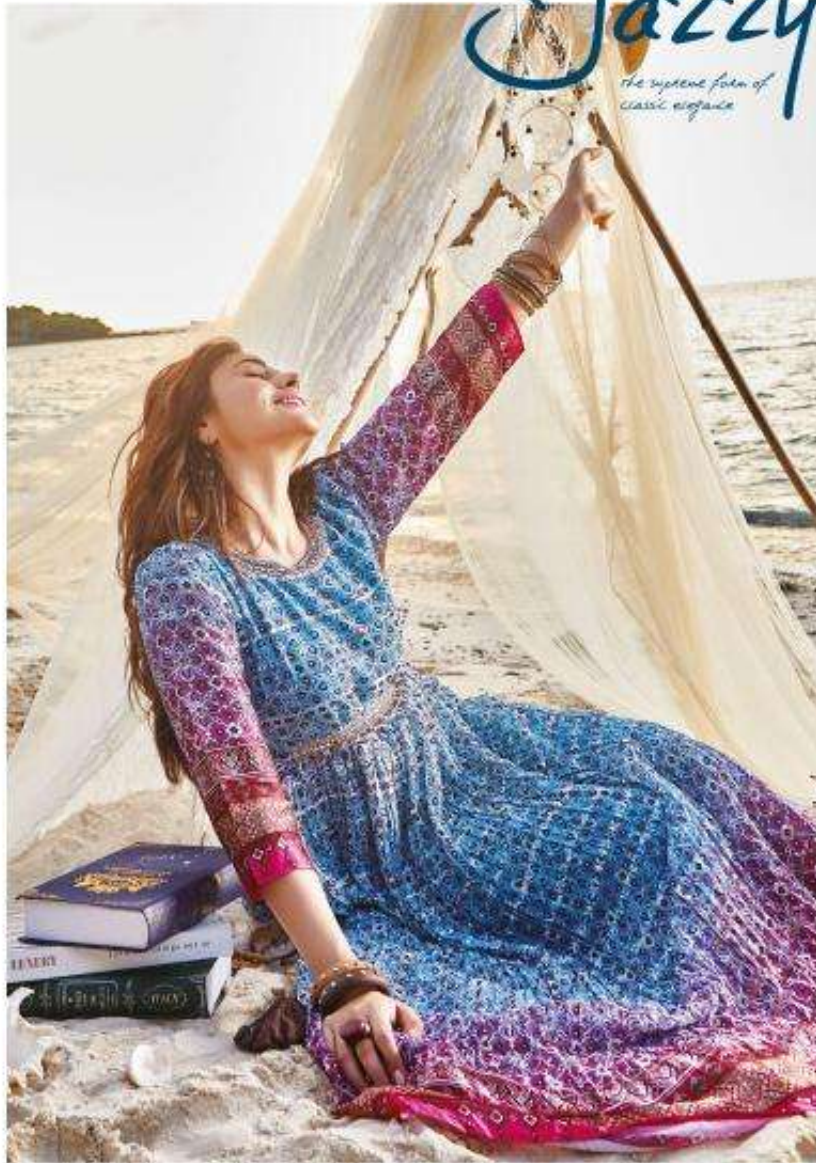

# Jazzy

*the supreme form of  
classic elegance*

BY  
ANJU FABRICS

BAHARA 7212

modern  
muse  
*let your light shine*

BAHARA 7211