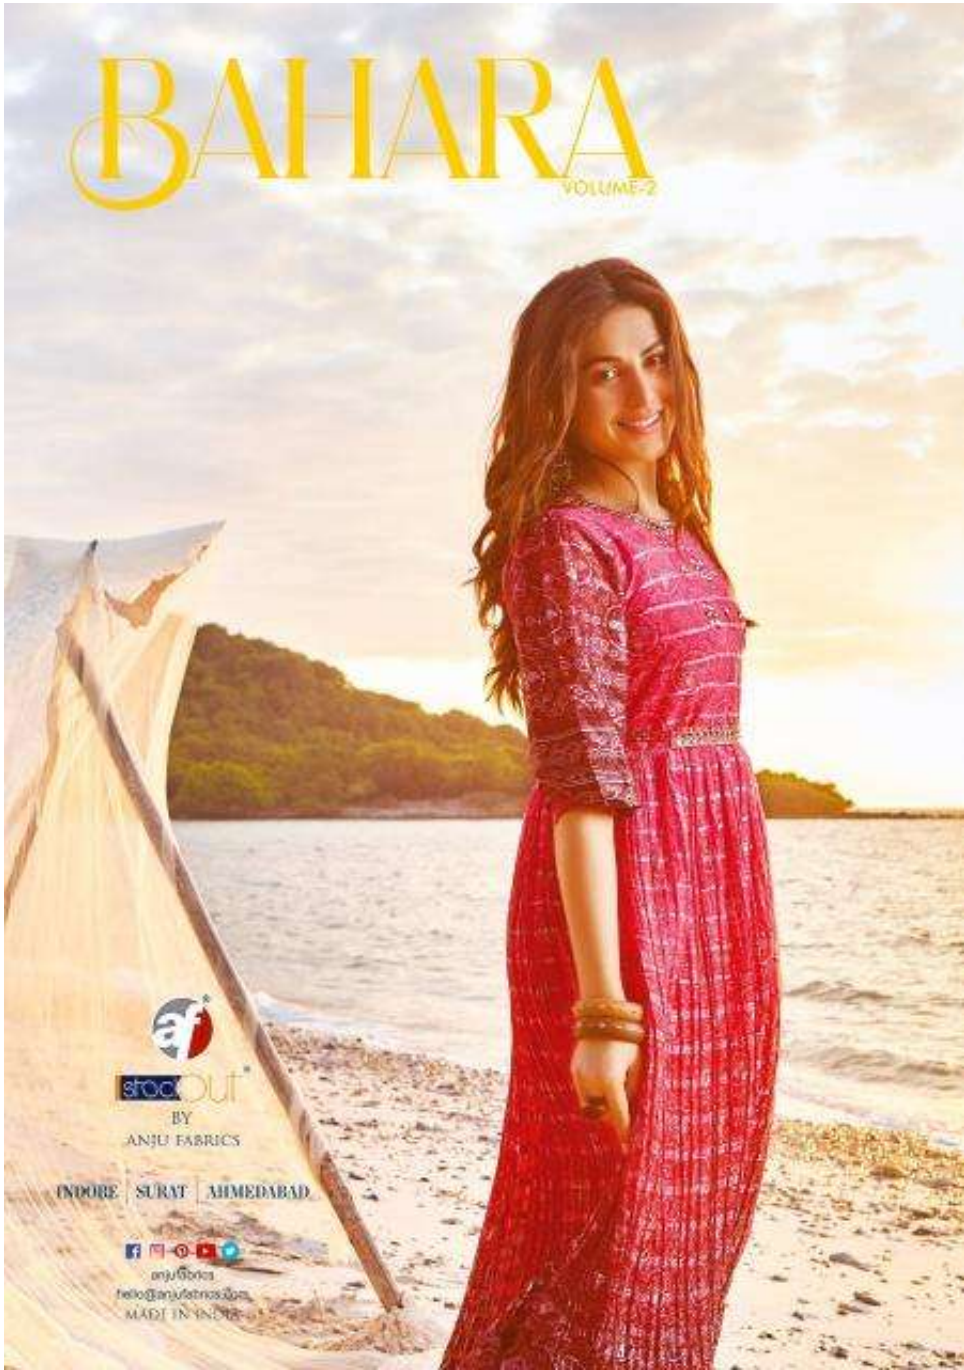

BAHARA

VOLUME-2

stockOut®
BY
ANJU FABRICS

INDORE | SURAT | AHMEDABAD

anju@anjufabrics.com
hello@anjufabrics.com
MADE IN INDIA