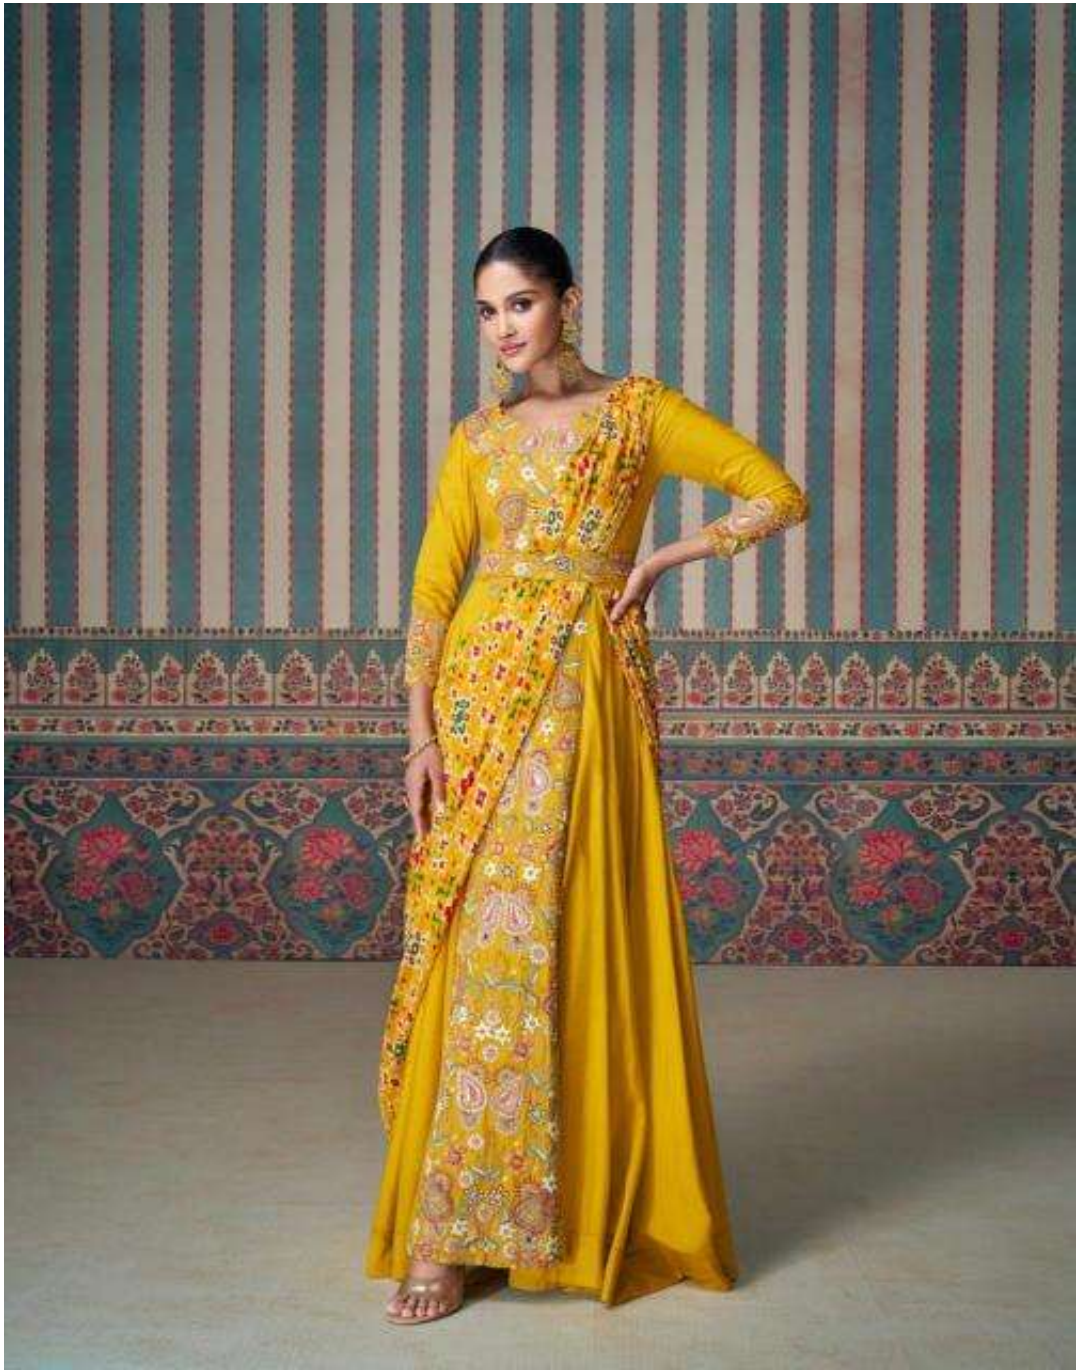

# ETHNIC

3 75356 10001 3

DUAL MAGIC

SAYURI<sup>®</sup>  
Designer

This traditional hue gets a whole new look .....

D NO-5683

SPRING BLOOM

Creating new style & design everyday