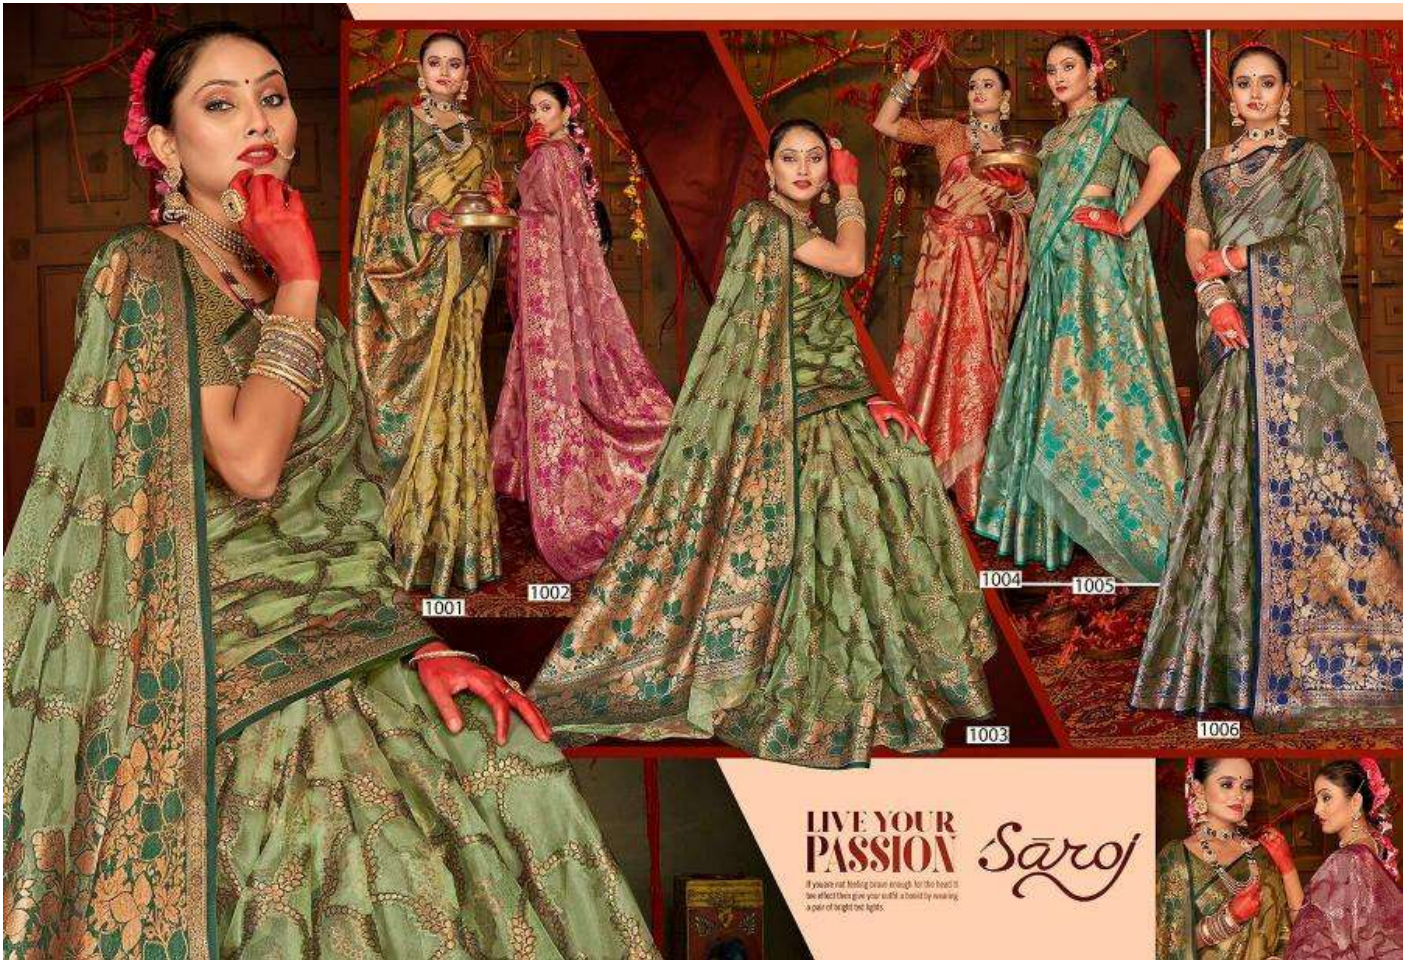

1001

1002

1004

1005

1003

1006

**LIVE YOUR
PASSION**

Saraj